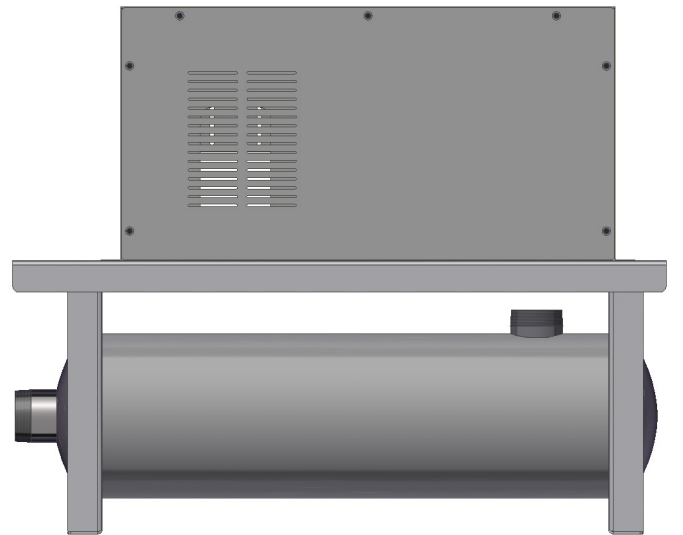

Republic Positive Displacement Blower Stands are ideal for blower packages comprised of a blower, motor, belt guard, discharge silencer, and inlet silencer. For easy installation, the stand and discharge silencer are shipped pre-assembled. The belt guard is optional and sold separately.

STAND DESCRIPTION

- Heavy duty carbon steel construction with a high quality gray primer finish or optional painted finish for additional charge.
- Compact design.
- Mounting holes for blower are pre-punched for easy assembly.
- Pre-cut holes for various NEMA motor frames, URAI and RAM Howden Roots Positive Displacement (PD) Blower sizes and belt guards (sold separately).
- Center distance between blower and motor is pre-calculated for each stand and belt guard combination.
- Discharge silencer is integrated with base frame.
- Adjustable carbon steel belt guard with gray finish and option to private label with any logo (sold separately).

IMMEDIATE AVAILABILITY

- Standardized models designed specifically for quick delivery.

Optional belt guard shown

Optional belt guard shown

APPROXIMATE DIMENSIONS

Dimensions - Stand Only														
Part Number	Table Size	Unit	A	B	C	D	E	F	G	H	I	J	K	Weight
900-1320	2"	in	34.50	8.44	15.19	2" NPT	8.00	30.05	35.63	19.06	8.69	12.00	28.05	115 lb
900-1325	2.5"	in	48.00	8.81	19.19	2.5" NPT	10.00	42.00	47.50	28.00	11.19	18.00	37.90	260 lb
900-1330	3"	in	48.00	8.81	19.19	3" NPT	10.00	42.00	47.50	28.00	11.19	18.00	37.90	260 lb
900-1340	4"	in	55.50	11.00	23.19	4" NPT	14.00	43.00	55.28	31.50	13.19	20.50	46.88	300 lb
900-1360	6"/8"	in	74.00	13.00	29.75	6"/8" Flange	18.00	57.50	70.18	41.00	17.75	30.00	61.50	550 lb
900-1310	10"	Contact Republic for Information												