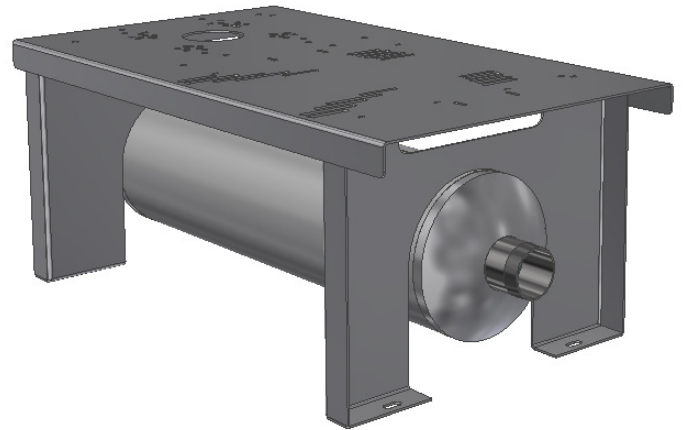

Republic Positive Displacement Blower Stands are ideal for blower packages comprised of a blower, motor, belt guard, discharge silencer, and inlet silencer. For easy installation, the stand and discharge silencer are shipped pre-assembled. The belt guard is optional and sold separately.

STAND DESCRIPTION

- Heavy duty carbon steel construction with a high quality gray primer finish or optional painted finish for additional charge.
- Compact design.
- Mounting holes for blower are pre-punched for easy assembly.
- Pre-cut holes for various NEMA motor frames, URAI and RAM Howden Roots Positive Displacement (PD) Blower sizes and belt guards (sold separately).
- Center distance between blower and motor is pre-calculated for each stand and belt guard combination.
- Discharge silencer is integrated with base frame.
- Adjustable carbon steel belt guard with gray finish and option to private label with any logo (sold separately).

IMMEDIATE AVAILABILITY

- Standardized models designed specifically for quick delivery.

Optional belt guard shown

Optional belt guard shown

APPROXIMATE DIMENSIONS

Dimensions - Stand Only														
Part Number	Table Size	Unit	A	B	C	D	E	F	G	H	I	J	K	Weight
900-1320	2"	in	34.50	8.44	15.19	2" NPT	8.00	30.05	35.63	19.06	8.69	12.00	28.05	115 lb
900-1325	2.5"	in	48.00	8.81	19.19	2.5" NPT	10.00	42.00	47.50	28.00	11.19	18.00	37.90	260 lb
900-1330	3"	in	48.00	8.81	19.19	3" NPT	10.00	42.00	47.50	28.00	11.19	18.00	37.90	260 lb
900-1340	4"	in	55.50	11.00	23.19	4" NPT	14.00	43.00	55.28	31.50	13.19	20.50	46.88	300 lb
900-1360	6"/8"	in	74.00	13.00	29.75	6"/8" Flange	18.00	57.50	70.18	41.00	17.75	30.00	61.50	550 lb
900-1310	10"	Contact Republic for Information												