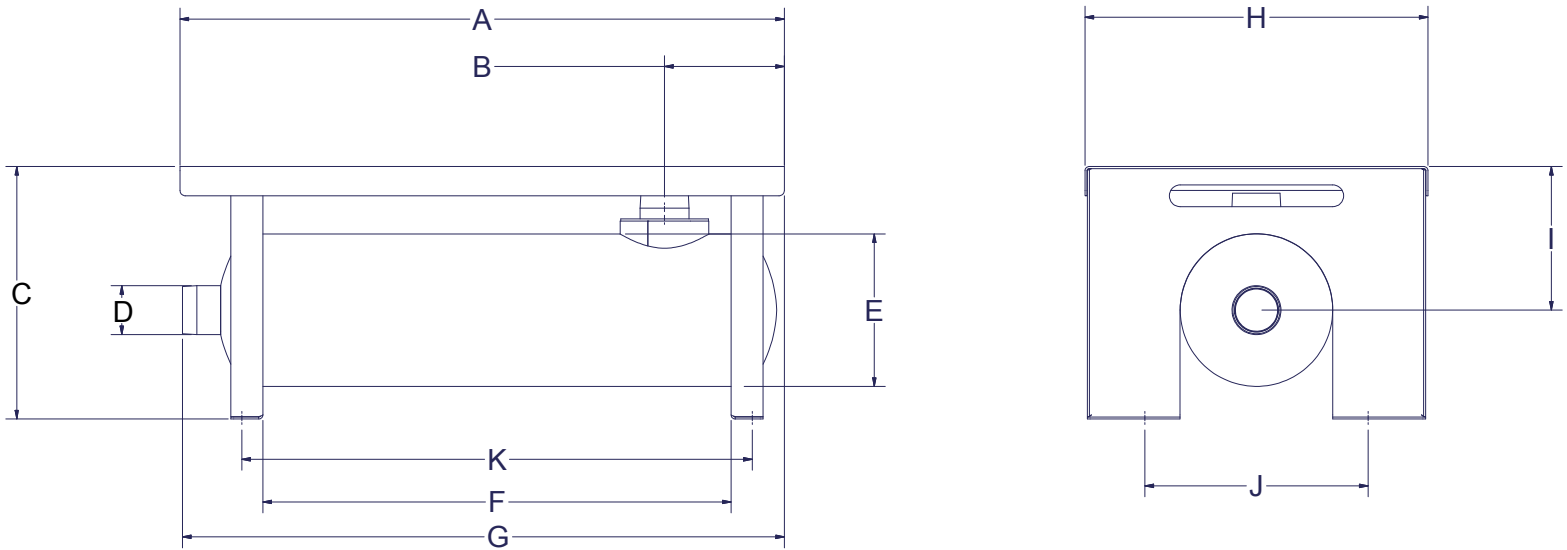

IMMEDIATE AVAILABILITY

- Standardized models designed specifically for quick delivery.

Optional belt guard shown

Optional belt guard shown

APPROXIMATE DIMENSIONS

Dimensions - Stand Only														
Part Number	Table Size	Unit	A	B	C	D	E	F	G	H	I	J	K	Weight
900-1320	2"	in	34.50	8.44	15.19	2" NPT	8.00	30.05	35.63	19.06	8.69	12.00	28.05	115 lb
900-1325	2.5"	in	48.00	8.81	19.19	2.5" NPT	10.00	42.00	47.50	28.00	11.19	18.00	37.90	260 lb
900-1330	3"	in	48.00	8.81	19.19	3" NPT	10.00	42.00	47.50	28.00	11.19	18.00	37.90	260 lb
900-1340	4"	in	55.50	11.00	23.19	4" NPT	14.00	43.00	55.28	31.50	13.19	20.50	46.88	300 lb
900-1360	6"/8"	in	74.00	13.00	29.75	6"/8" Flange	18.00	57.50	70.18	41.00	17.75	30.00	61.50	550 lb
900-1310	10"	Contact Republic for Information												