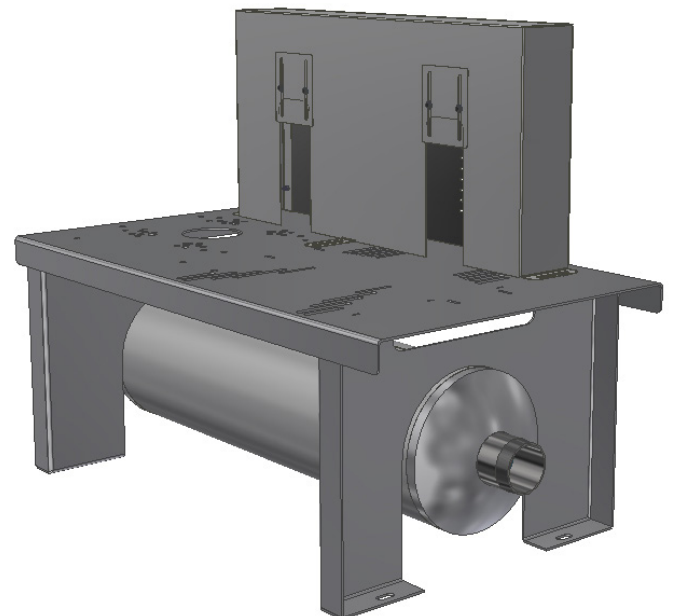

Republic Positive Displacement Blower Stands are ideal for blower packages comprised of a blower, motor, belt guard, discharge silencer, and inlet silencer. For easy installation, the stand and discharge silencer are shipped pre-assembled. The belt guard is optional and sold separately.

STAND DESCRIPTION

- Heavy duty carbon steel construction with a high quality gray primer finish or optional painted finish for additional charge.
- Compact design.
- Mounting holes for blower are pre-punched for easy assembly.
- Pre-cut holes for various NEMA motor frames, URAI and RAM Howden Roots Positive Displacement (PD) Blower sizes and belt guards (sold separately).
- Center distance between blower and motor is pre-calculated for each stand and belt guard combination.
- Discharge silencer is integrated with base frame.
- Adjustable carbon steel belt guard with gray finish and option to private label with any logo (sold separately).

IMMEDIATE AVAILABILITY

- Standardized models designed specifically for quick delivery.

Optional belt guard shown

Optional belt guard shown

APPROXIMATE DIMENSIONS

Dimensions - Stand Only														
Part Number	Table Size	Unit	A	B	C	D	E	F	G	H	I	J	K	Weight
900-1320	2"	in	34.50	8.44	15.19	2" NPT	8.00	30.05	35.63	19.06	8.69	12.00	28.05	115 lb
900-1325	2.5"	in	48.00	8.81	19.19	2.5" NPT	10.00	42.00	47.50	28.00	11.19	18.00	37.90	260 lb
900-1330	3"	in	48.00	8.81	19.19	3" NPT	10.00	42.00	47.50	28.00	11.19	18.00	37.90	260 lb
900-1340	4"	in	55.50	11.00	23.19	4" NPT	14.00	43.00	55.28	31.50	13.19	20.50	46.88	300 lb
900-1360	6"/8"	in	74.00	13.00	29.75	6"/8" Flange	18.00	57.50	70.18	41.00	17.75	30.00	61.50	550 lb
900-1310	10"	Contact Republic for Information												